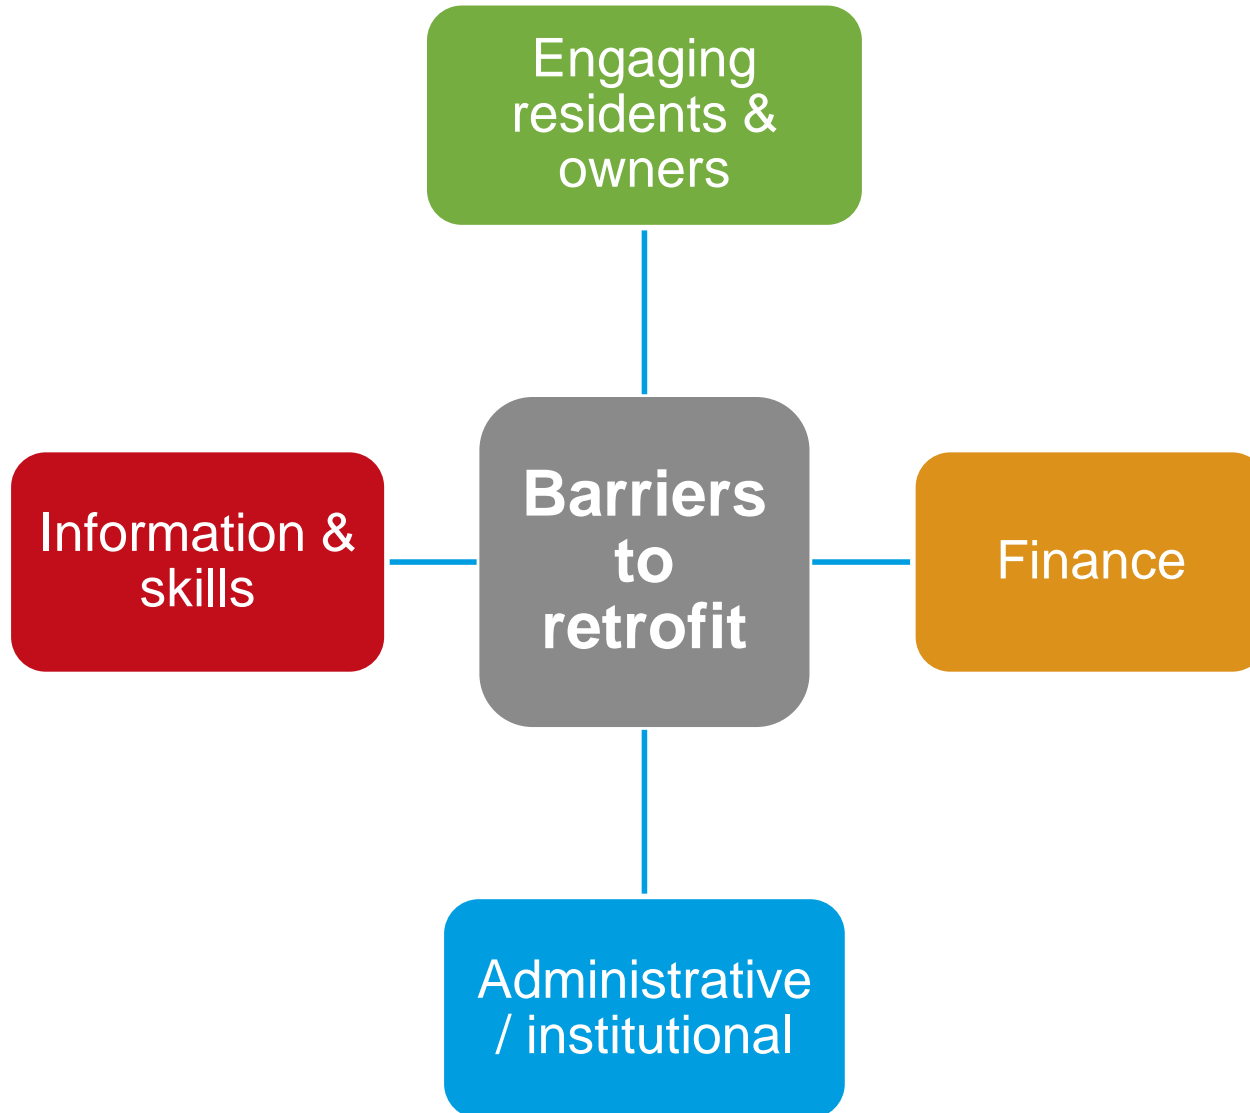

CHANGeworks

Inspiring change for people
and the environment

LEAF: Barriers to retrofit

Tessa Clark, 2 October 2014

About the project

Aims to improve the energy efficiency of apartment blocks

- April 2013 – March 2016
- Intelligent Energy Europe (IEE) funding
- Six partner countries
- 24 case study blocks – 240 apartments
- Toolkit creation – engagement and technical

LEAF Partners

Overview of barriers

Information & skills

Engaging residents & owners

Financial barriers

Administrative & institutional barriers

The screenshot shows the homepage of the Low Energy Apartment Futures (LEAF) website. At the top is a navigation menu with links for HOME, ABOUT LEAF, NEWS & EVENTS, THE LEAF TOOLKIT, CASE STUDIES, PROJECT FINDINGS, and CONTACT. Below the menu is a large banner with the LEAF logo on the left and the text: "Low Energy Apartment Futures (LEAF) is an EU project aiming to improve the energy efficiency of apartment blocks". A search bar is located on the right side of the banner.

The main content area is divided into three columns:

- About the project:** Features a red circular icon and a photograph of a multi-story apartment building. Below the photo, it says "Find out what the project aims to achieve, how and when." and includes a "Find out more" link.
- Why LEAF exists:** Features a blue circular icon and a photograph of three people looking at a laptop. Below the photo, it asks "Why are apartment blocks difficult to retrofit?" and includes a "Read our background research" link.
- The LEAF approach:** Features a green circular icon and a photograph of a modern apartment building. Below the photo, it says "Find out about our approach to retrofitting apartment blocks." and includes a "Download the LEAF toolkit" link.