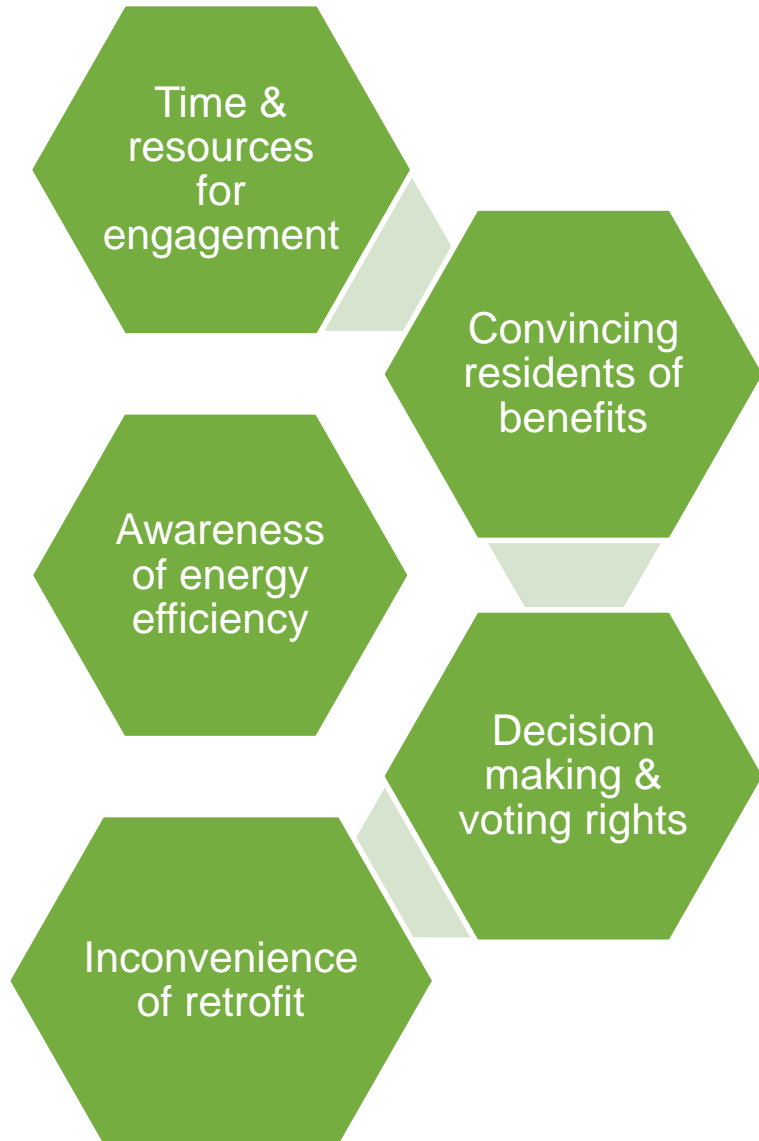

LEAF Partners

Overview of barriers

Information & skills

Engaging residents & owners

Financial barriers

Administrative & institutional barriers

The screenshot shows the homepage of the Low Energy Apartment Futures (LEAF) website. At the top is a navigation menu with links for HOME, ABOUT LEAF, NEWS & EVENTS, THE LEAF TOOLKIT, CASE STUDIES, PROJECT FINDINGS, and CONTACT. Below the menu is a large banner with the LEAF logo on the left and the text: "Low Energy Apartment Futures (LEAF) is an EU project aiming to improve the energy efficiency of apartment blocks". A search bar is located on the right side of the banner.

The main content area is divided into three columns:

- About the project:** Features a red circular icon and a photograph of a multi-story apartment building. Below the photo, it says "Find out what the project aims to achieve, how and when." and includes a "Find out more" link.
- Why LEAF exists:** Features a blue circular icon and a photograph of three people looking at a laptop. Below the photo, it asks "Why are apartment blocks difficult to retrofit?" and includes a "Read our background research" link.
- The LEAF approach:** Features a green circular icon and a photograph of a modern apartment building. Below the photo, it says "Find out about our approach to retrofitting apartment blocks." and includes a "Download the LEAF toolkit" link.